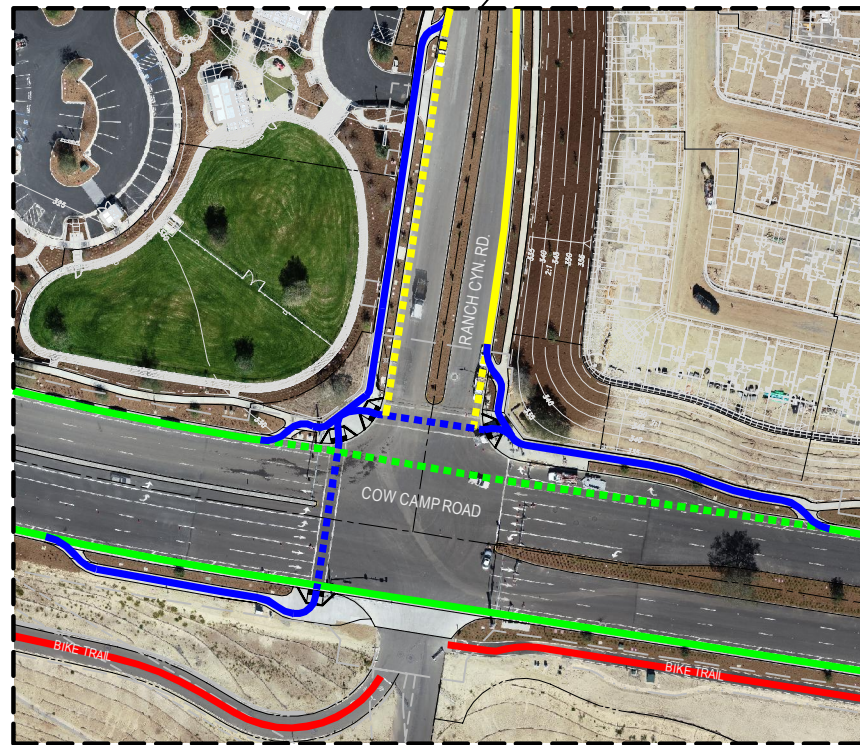

RIENDA NEV/Bike System

RANCH CANYON RD. AT COW CAMP ROAD INTERSECTION DETAIL

MARTINEZ RD. AT COW CAMP RD. INTERSECTION DETAIL

LEGADO ROAD AT COW CAMP ROAD INTERSECTION DETAIL

NEIGHBORHOOD ELECTRIC VEHICLE (NEV)

FACILITY TYPE	BIKES	NEVs
SEPARATE LANE	✓	✓
SHARE SPACE WITH AUTOS HIGHER SPEED STREET	✓	✓
SHARE SPACE WITH AUTOS LOCAL STREET	✓	✓
OFF-STREET FACILITY	✓	✓
OFF-STREET REGIONAL TRAIL	✓	X
NEV PROHIBITED ON THE ROAD		
BIKE/NEV USE CROSS WALK		

MAP SUBJECT TO CHANGE