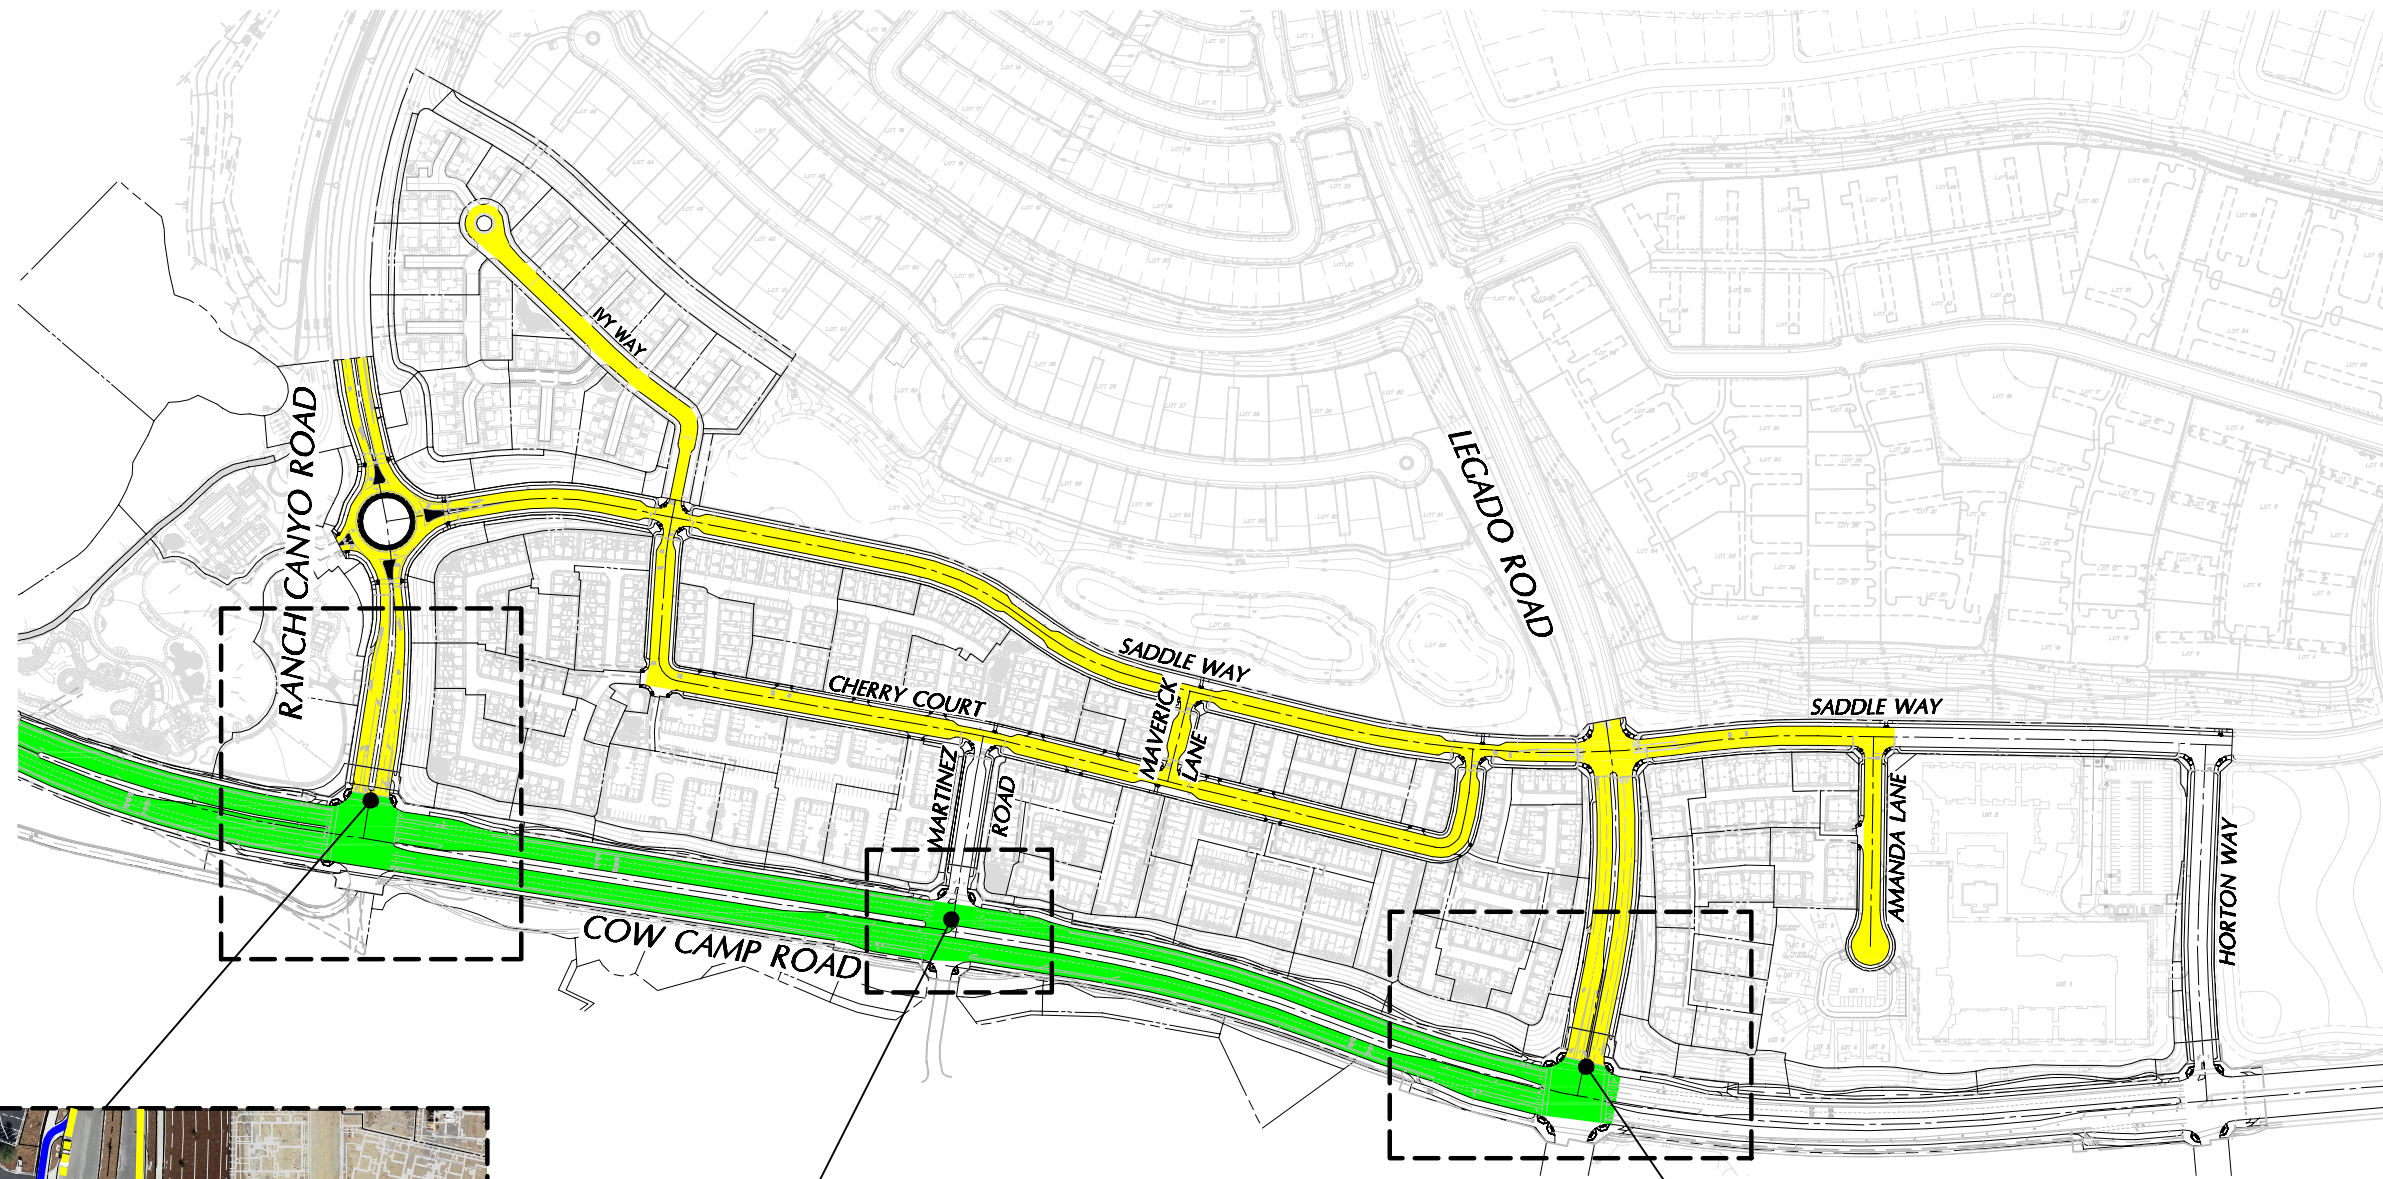

RIENDA NEV/Bike System

RANCH CANYON RD. AT COW CAMP ROAD INTERSECTION DETAIL

MARTINEZ RD. AT COW CAMP RD. INTERSECTION DETAIL

LEGADO ROAD AT COW CAMP ROAD INTERSECTION DETAIL

NEIGHBORHOOD ELECTRIC VEHICLE (NEV)

FACILITY TYPE	BIKES	NEVs
SEPARATE LANE	✓	✓
SHARE SPACE WITH AUTOS HIGHER SPEED STREET	✓	✓
SHARE SPACE WITH AUTOS LOCAL STREET	✓	✓
OFF-STREET FACILITY	✓	✓
OFF-STREET REGIONAL TRAIL	✓	X
NEV PROHIBITED ON THE ROAD		
BIKE/NEV USE CROSS WALK		

MAP SUBJECT TO CHANGE