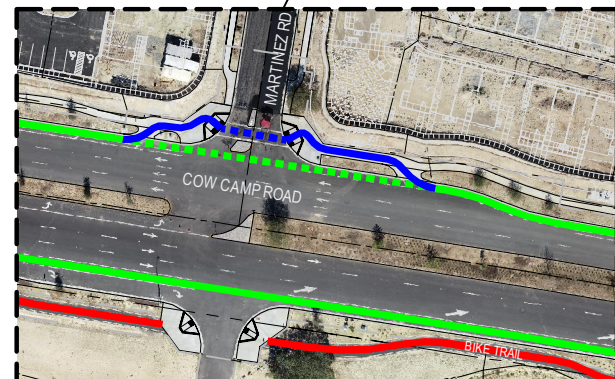

RIENDA NEV/Bike System

RANCH CANYON RD. AT COW CAMP ROAD INTERSECTION DETAIL

MARTINEZ RD. AT COW CAMP RD. INTERSECTION DETAIL

LEGADO ROAD AT COW CAMP ROAD INTERSECTION DETAIL

NEIGHBORHOOD ELECTRIC VEHICLE (NEV)

FACILITY TYPE	BIKES	NEVs
SEPARATE LANE	✓	✓
SHARE SPACE WITH AUTOS HIGHER SPEED STREET	✓	✓
SHARE SPACE WITH AUTOS LOCAL STREET	✓	✓
OFF-STREET FACILITY	✓	✓
OFF-STREET REGIONAL TRAIL	✓	X
NEV PROHIBITED ON THE ROAD		
BIKE/NEV USE CROSS WALK		

MAP SUBJECT TO CHANGE