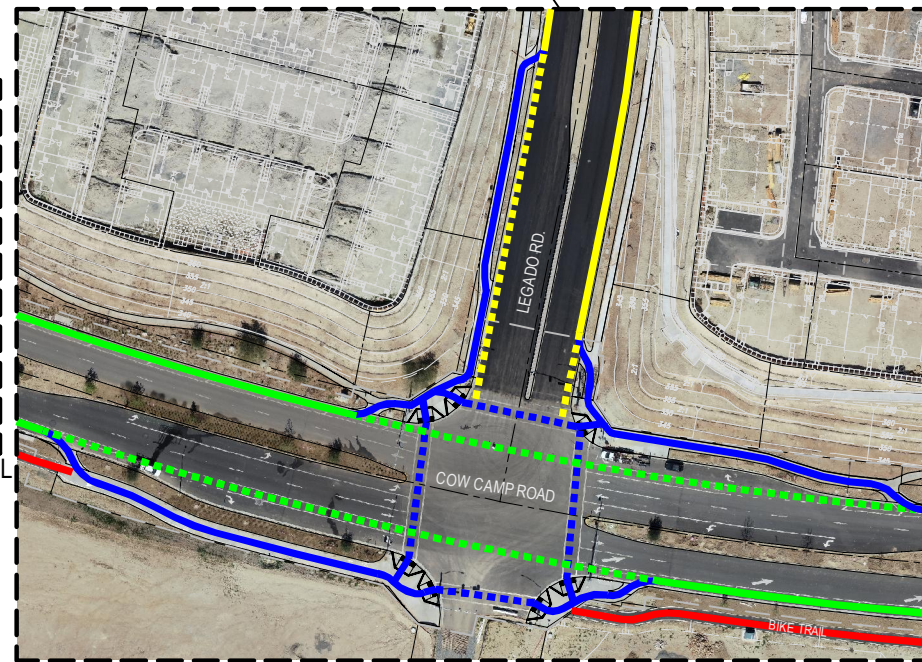

RIENDA NEV/Bike System

RANCH CANYON RD. AT COW CAMP ROAD INTERSECTION DETAIL

MARTINEZ RD. AT COW CAMP RD. INTERSECTION DETAIL

LEGADO ROAD AT COW CAMP ROAD INTERSECTION DETAIL

NEIGHBORHOOD ELECTRIC VEHICLE (NEV)

FACILITY TYPE	BIKES	NEVs
SEPARATE LANE	✓	✓
SHARE SPACE WITH AUTOS HIGHER SPEED STREET	✓	✓
SHARE SPACE WITH AUTOS LOCAL STREET	✓	✓
OFF-STREET FACILITY	✓	✓
OFF-STREET REGIONAL TRAIL	✓	X
NEV PROHIBITED ON THE ROAD		
BIKE/NEV USE CROSS WALK		

MAP SUBJECT TO CHANGE