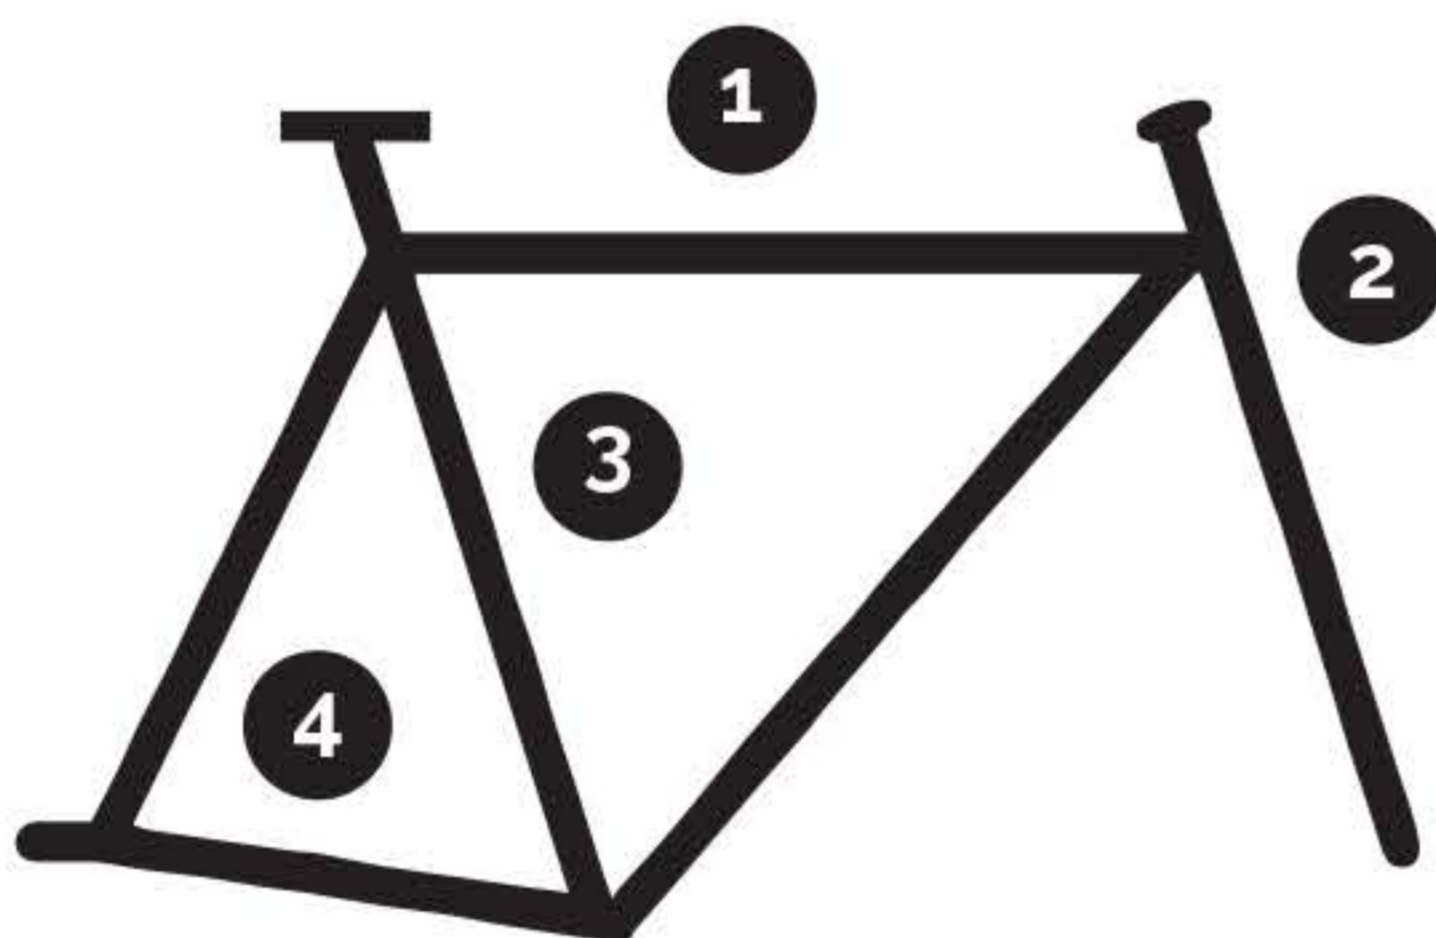

PURE FIX SIZING CHART

MEASUREMENTS

- 1 TOP TUBE
- 2 HEAD TUBE
- 3 SEAT TUBE
- 4 CHAIN STAY

BIKE SIZE	TOP TUBE	HEAD TUBE	SEAT TUBE	CHAIN STAY	WEIGHT	STANDOVER HEIGHT
43	18.5"	4"	17"	16.5"	20 lbs	27"
47	21"	4"	17.5"	16.5"	21 lbs	28"
50	21"	4"	18.5"	16.5"	22 lbs	29"
54	21.5"	4"	20.5"	16.5"	23 lbs	30"
58	22"	5"	22"	16.5"	24 lbs	32"
61	22.5"	5"	24"	16.5"	25 lbs	33"
64	22.5"	7.5"	26"	16.5"	26 lbs	34"