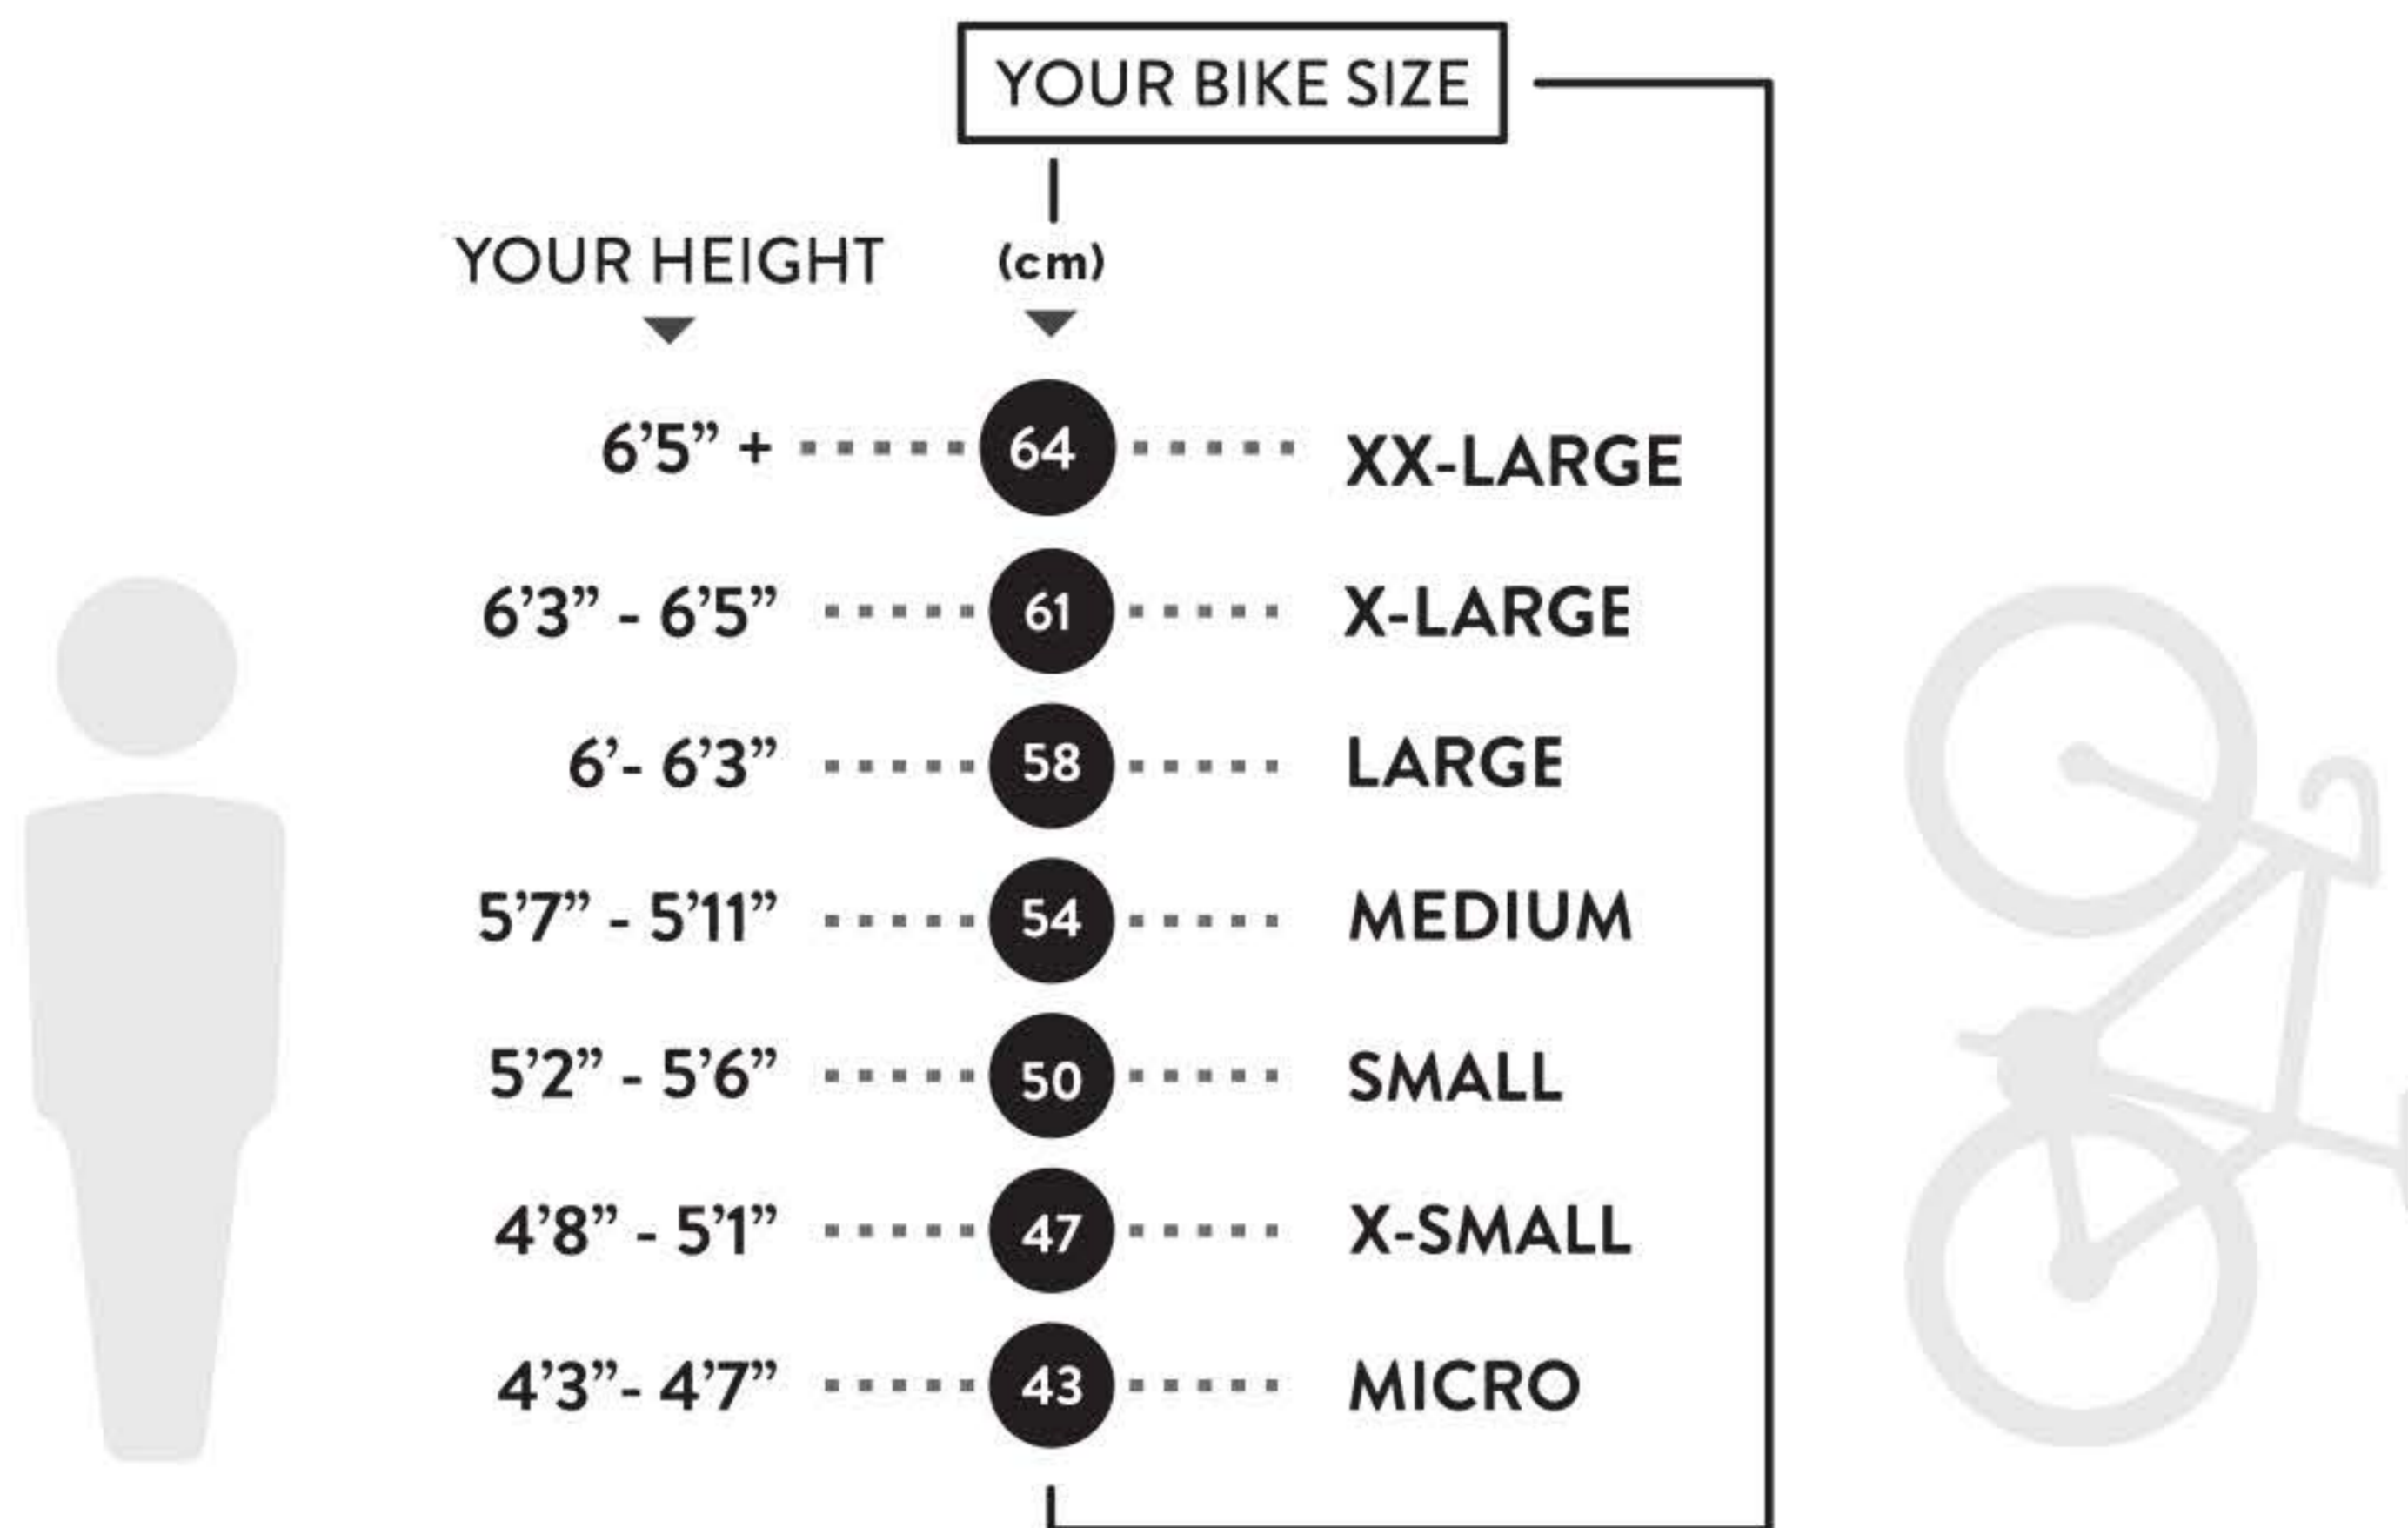

PURE FIX SIZING CHART

MEASUREMENTS

- 1 TOP TUBE
- 2 HEAD TUBE
- 3 SEAT TUBE
- 4 CHAIN STAY

BIKE SIZE	TOP TUBE	HEAD TUBE	SEAT TUBE	CHAIN STAY	WEIGHT	STANDOVER HEIGHT
43	18.5"	4"	17"	16.5"	20 lbs	27"
47	21"	4"	17.5"	16.5"	21 lbs	28"
50	21"	4"	18.5"	16.5"	22 lbs	29"
54	21.5"	4"	20.5"	16.5"	23 lbs	30"
58	22"	5"	22"	16.5"	24 lbs	32"
61	22.5"	5"	24"	16.5"	25 lbs	33"
64	22.5"	7.5"	26"	16.5"	26 lbs	34"