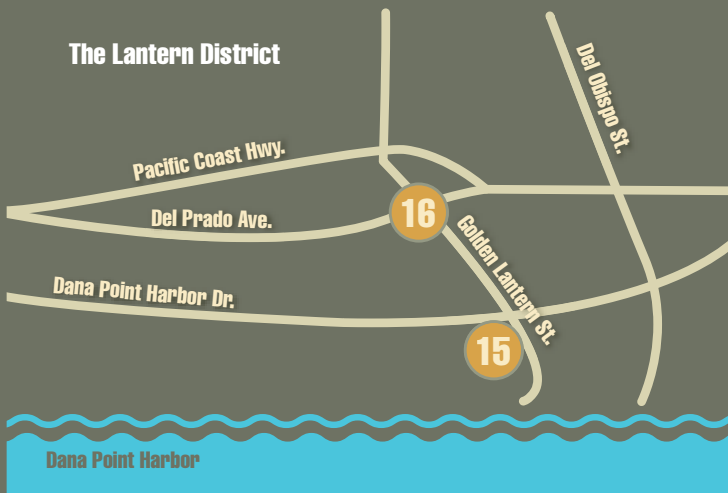

RANCH RIDE DESTINATION SHUTTLE

- 13
Camino Capistrano and El Adobe Restaurant/ Chase Bank
San Juan Capistrano: In the heart of Downtown SJC. Walk to restaurants, shopping, the Mission and train station.
- 18
Golden Lantern and Del Prado (by request)
The Lantern District: "Restaurant Row", boutiques and surf shops.
- 16
Dana Point Harbor Parking Lot
Dana Point Harbor: Restaurants, shops, and connections to Catalina Island.

📍 Mission San Juan Capistrano
 🚆 San Juan Capistrano Train Sta.

DESTINATION SHUTTLE

Saturdays in September

Canyon House/ Esencia Farm Parking Lot 🏠	Guest House (Sendero) 🏠	Camino Capistrano @ El Adobe (SJC Trolley Stop) 13	Dana Point Harbor Parking Lot* 15	Golden Lantern St. & Del Prado* 16	Camino Capistrano @ Del Obispo (Chase Bank) 18
3:30	3:36	3:48	4:00	on demand	4:15
4:30	4:36	4:48	5:00	on demand	5:15
5:30	5:36	5:48	6:00	on demand	6:15
6:30	6:36	6:48	7:18	on demand	7:33
7:48	7:54	8:06	8:18	on demand	8:33
8:45	8:51	9:03	9:15	on demand	9:30
9:45	Service Ends				